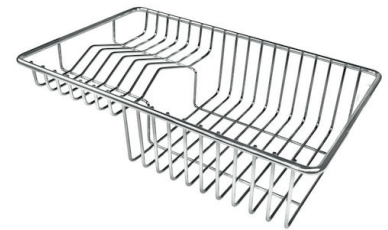

Small radius Bowls with squared shapes with a modern design and an increased capacity, for a minimal aesthetics connected with an extreme practicality.

TECHNICAL DATA

OPTIONAL ACCESSORIES

Chopping Board
8631 300

Grating kit complete with ring support and food collection tray
8159 101
* only in combination with the accessory
8644 101

HPDE Chopping board
8657 001

HPDE Chopping board GREY
8657 002

Iroko-wood sliding chopping board with stainless steel colander
8644 044

Stainless Steel dishes holder
8100 303
* only in combination with the accessory
8644 101

Stainless steel perforated pan
8151 000
* only in combination with the accessory
8644 101

Twin Chopping Board
8644 101